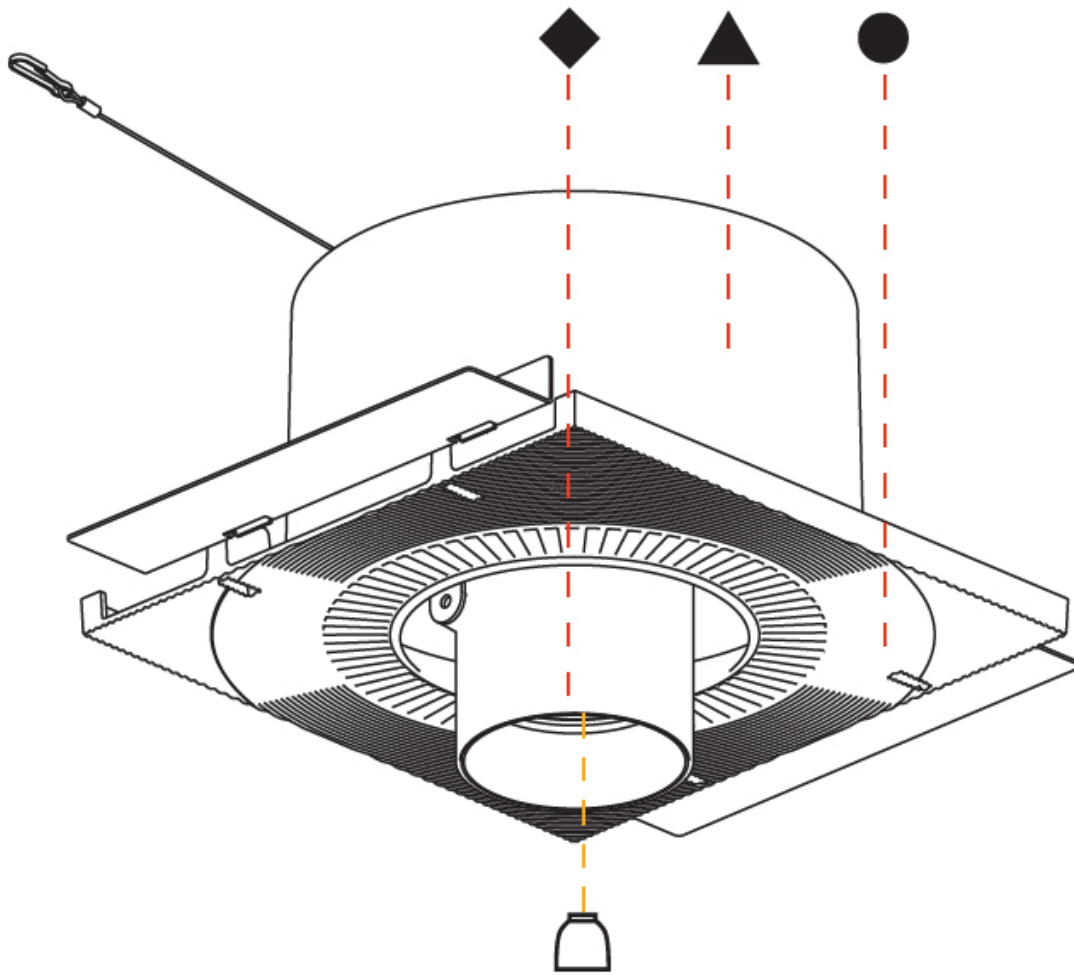

IMAGINE ROUND TRIMLESS

A35389-

PROJECT	_____
TYPE	_____
SPECIFIER	_____
QUANTITY	_____
DATE	_____

A