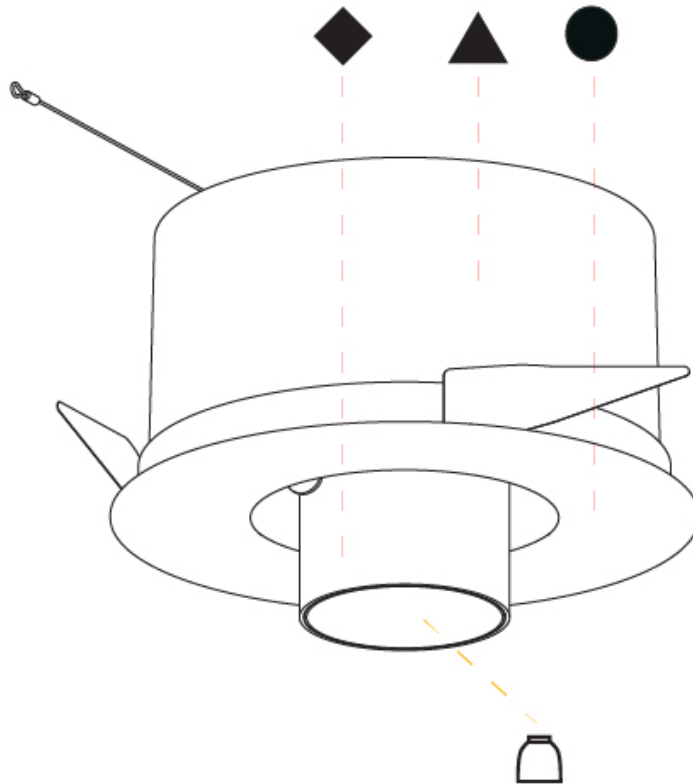

IMAGINE ROUND RECESSED

A35380-

PROJECT	_____
TYPE	_____
SPECIFIER	_____
QUANTITY	_____
DATE	_____

A