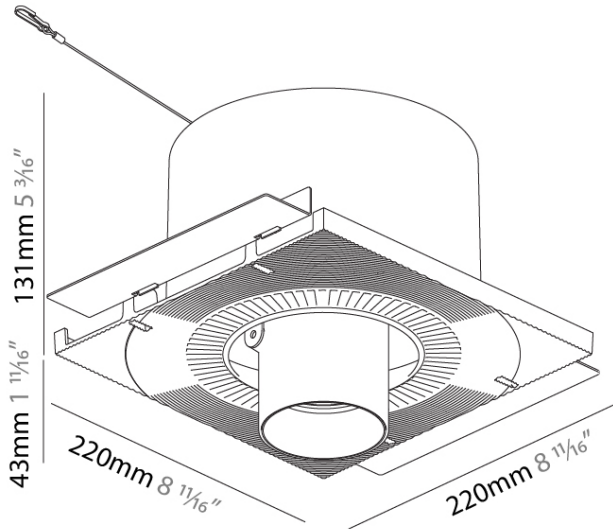

ELECTRICAL

Lamp Type: LED (Zhaga Standard)
Input Wattage (W): 19.3 + 2.6
Total Output Wattage (W): 16.5 + 2.2
Dimming: Tri-Mode (Non-Dimming and Phase Dimming (120Vac only) and 0-10V Dimming)
Driver Included: No
Driver Location: Remote
Driver Type: Constant Current & Constant Voltage - Universal
Driver Class: Class 2
Input Voltage (V): 120 - 277
Output Voltage (V): 24
Constant Current (mA): 500

LED

Number of LEDs: 2
Color Temperature (°K): 2700 / 3000 / 3500 / 4000
Max. Delivered Lumen (lm): 1515 / 1575 / 1673 / 1707
Nominal Lumen (lm): 2285 / 2375 / 2524 / 2575
CRI: >90 CRI
Lamp Life (hrs): 50000
Upon Request: Special Color Temperature

OPTICAL

Reflector: 12 / 16 / 32
Optic: Lens Pack - No Lens / Linear Spread Lens / Honeycomb / Spread Lens
Adjustability: Rotational 355°; Tilt 45°
Upon Request: Special Beam Angles

RATINGS AND CERTIFICATIONS

Zaneen Lighting Inc. © 2024, T 1-800-388-3382, F 416-247-9319, www.zaneen.com

Available for international specifications by adding "INT" at the end of the existing Model #. For assistance on 'custom' specifications, contact zteam@zaneen.com.

In a constant effort to supply the best product, we reserve the right to change specifications or materials without notice. The most recent specification sheets are found at zaneen.com

IP rating: IP20