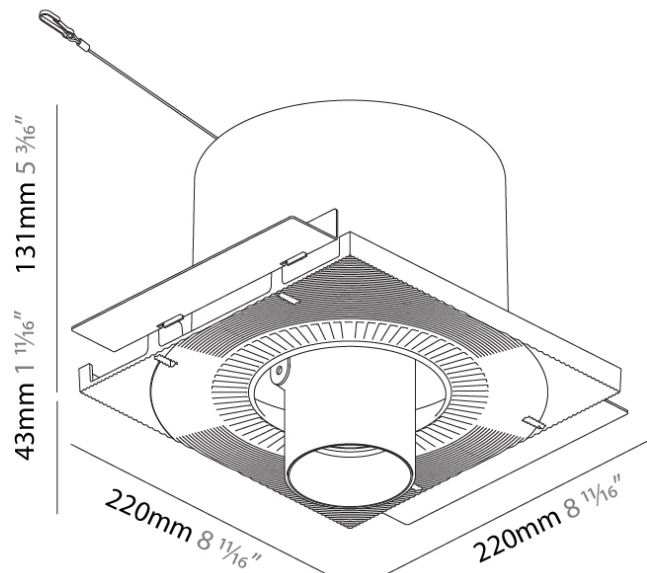

ELECTRICAL

Lamp Type: LED (Zhaga Standard)
Input Wattage (W): 20.9
Total Output Wattage (W): 18.7
Dimming: Tri-Mode (Non-Dimming and Phase Dimming (120Vac only) and 0-10V Dimming)
Driver Included: No
Driver Location: Recessed Housing
Driver Type: Constant Current - Universal
Driver Class: Class 2
Housing: See components
Input Voltage (V): 120 - 277
Constant Current (MA): 500

LED

Number of LEDs: 1
Color Temperature (°K): 2700 / 3000 / 3500 / 4000
Max. Delivered Lumen (lm): 1490 / 1530 / 1607 / 1640
CRI: >90 CRI
Lamp Life (hrs): 50000
Upon Request: Special Color Temperature

OPTICAL

Reflector: 16 / 32
Adjustability: Rotational 355°; Tilt 45°
Upon Request: Special Beam Angles

RATINGS AND CERTIFICATIONS

Available for international specifications by adding INT at the end of the existing Model #. For assistance on 'custom' specifications, contact zteam@zaneen.com. In a constant effort to supply the best product, we reserve the right to change specifications or materials without notice. The most recent specification sheets are found at zaneen.com
IP rating: IP20