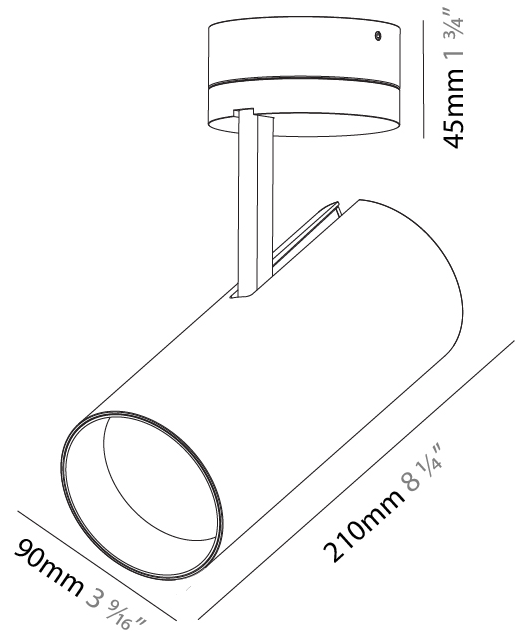

GENERAL

Series: Imagine
Subseries: Imagine 90
Brand: Prolicht
Division: Architectural
Mounting Type: Surface
Mounting Location: Ceiling
Subcategory: Spots

PHYSICAL

Shape: Round
Diameter (mm): 90
Diameter (in): 3 9/16
Height (mm): 210
Height (in): 8 1/4
Max. Overall Height (mm): 255
Max. Overall Height (in): 10 1/16
Light Distribution: Adjustable / Direct
Weight (kg): 1.184
Weight (lbs): 2.60
Fixture Finish: SSR / BKV / CWI / CRY / HAB / UFT / ITA / RUA / FTG / MYG / LOD / PUS / FRO / FUP / KIA / POP / BLS / SPG / MEY / GOH / GUM / CHC / COM / ABZ / JAG / OBR / MOS / ROR
Fixture Material: Aluminum Die Cast

ELECTRICAL

Lamp Type: LED (Zhaga Standard)
Input Wattage (W): 13.2 / 16.5
Total Output Wattage (W): 12 / 15
Dimming: Tri-Mode (Non-Dimming and Phase Dimming (120Vac only) and 0-10V Dimming)
Driver Included: Yes
Driver Location: Integrated
Driver Type: Constant Current - Universal
Driver Class: Class 2
Input Voltage (V): 120 - 277
Constant Current (MA): 350

LED

Number of LEDs: 1
Color Temperature (°K): 2700 / 3000 / 3500 / 4000
Max. Delivered Lumen (lm): 830 / 930 / 1009 / 1030
CRI: >90 CRI
Lamp Life (hrs): 50000

OPTICAL

Reflector°: 10
Adjustability: Rotational 350°; Tilt 90°

RATINGS AND CERTIFICATIONS

Certified By: Certified for North American Standards
IP rating: IP20