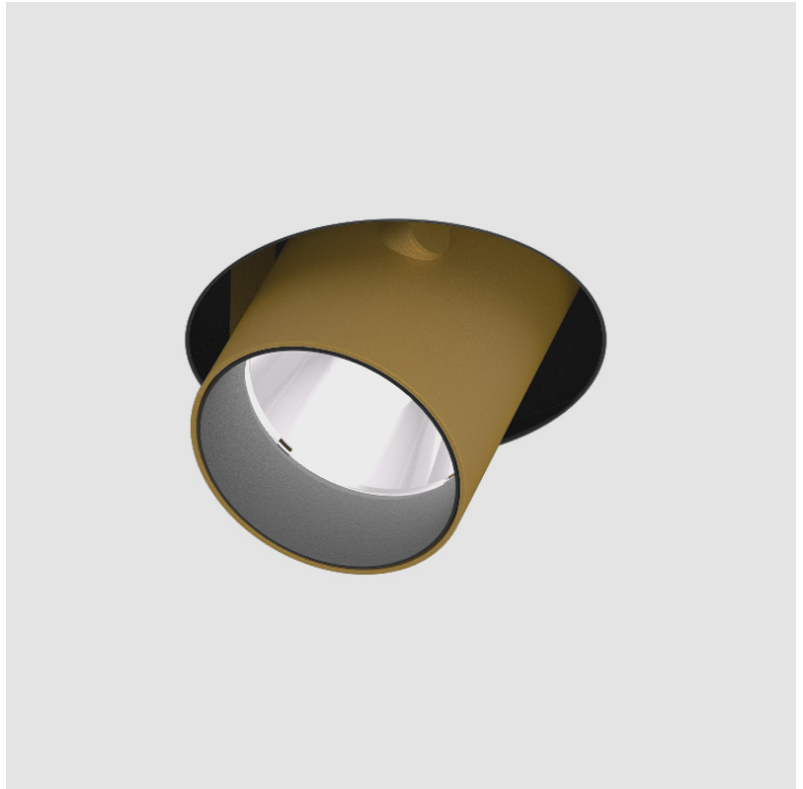

ELECTRICAL

Lamp Type: LED (Zhaga Standard)
Input Wattage (W): 20.9
Total Output Wattage (W): 18.7
Dimming: Tri-Mode (Non-Dimming and Phase Dimming (120Vac only) and 0-10V Dimming)
Driver Included: No
Driver Location: Recessed Housing
Driver Type: Constant Current - Universal
Driver Class: Class 2
Housing: See components
Input Voltage (V): 120 - 277
Constant Current (MA): 500

LED

Number of LEDs: 1
Color Temperature (°K): 2700 / 3000 / 3500 / 4000
Max. Delivered Lumen (lm): 1490 / 1530 / 1607 / 1640
CRI: >90 CRI
Lamp Life (hrs): 50000
Upon Request: Special Color Temperature

OPTICAL

Reflector: 16 / 32
Adjustability: Rotational 355°; Tilt 45°
Upon Request: Special Beam Angles

RATINGS AND CERTIFICATIONS

Available for international specifications by adding INT at the end of the existing Model #. For assistance on 'custom' specifications, contact zteam@zaneen.com. In a constant effort to supply the best product, we reserve the right to change specifications or materials without notice. The most recent specification sheets are found at zaneen.com
IP rating: IP20