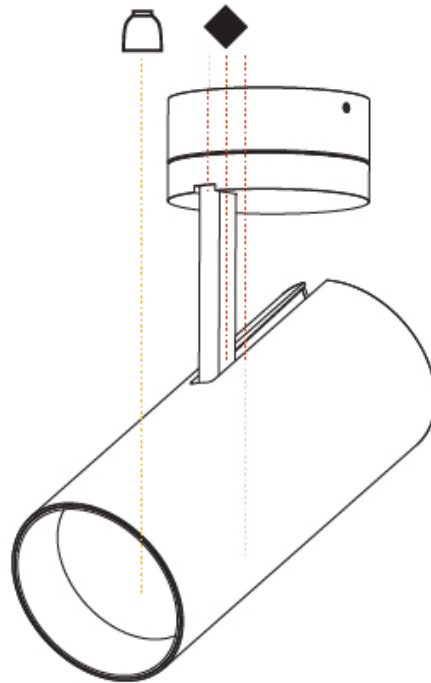

A3D116-

PROJECT

TYPE

SPECIFIER

QUANTITY

DATE