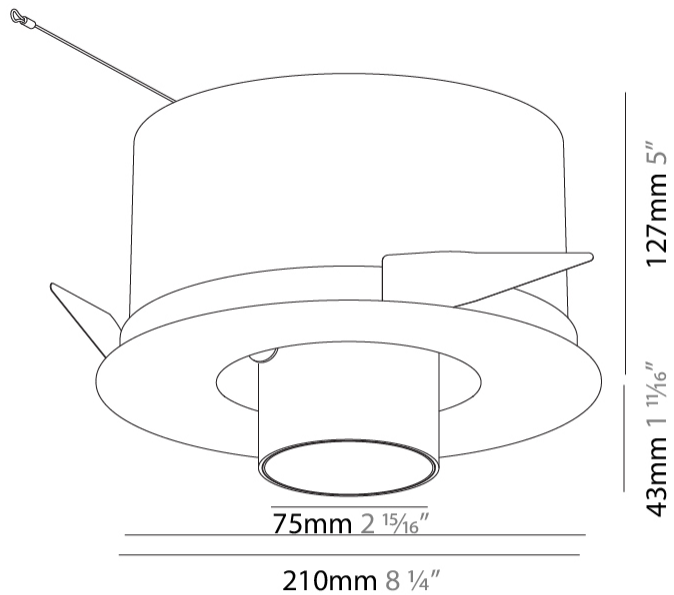

PHYSICAL

Shape: Round
Diameter (mm): 210
Diameter (in): 8 1/4
Height (mm): 170
Height (in): 6 11/16
Ceiling Thickness (mm): 10 / 12.5 / 15
Ceiling Thickness (in): 3/8 or 1/2 or 9/16
Min. Recessing Depth (mm): 140
Min. Recessing Depth (in): 5 1/2
Light Distribution: Adjustable / Indirect
Weight (kg): 1.4
Weight (lbs): 3.09
Fixture Finish: SSR / BKV / CWI / CRY / HAB / UFT / ITA / RUA / FTG / MYG / LOD / PUS / FRO / FUP / KIA / POP / BLS / SPG / MEY / GOH / GUM / CHC / COM / ABZ / JAG / OBR / MOS / ROR
Fixture Material: Aluminum Die Cast
Cut-out Measurements: D. - 195mm / 7 11/16"

ELECTRICAL

Lamp Type: LED (Zhaga Standard)
Input Wattage (W): 19
Total Output Wattage (W): 17.3
Dimming: Tri-Mode (Non-Dimming and Phase Dimming (120Vac only) and 0-10V Dimming)
Driver Included: No
Driver Location: Recessed Housing
Driver Type: Constant Current - Universal
Input Voltage (V): 120 - 277
Constant Current (MA): 500

LED

Number of LEDs: 1
Color Temperature (°K): 2700 / 3000 / 3500 / 4000
Max. Delivered Lumen (lm): 1460 / 1521 / 1623 / 1656
Nominal Lumen (lm): 2160 / 2250 / 2401 / 2450
CRI: >90 CRI
Lamp Life (hrs): 50000

OPTICAL

Reflector°: 16 / 32
Optic°: Lens Pack - No Lens / Linear Spread Lens / Honeycomb / Spread Lens
Adjustability: Rotational 355°; Tilt 45°

RATINGS AND CERTIFICATIONS

Certified By: Certified for North American Standards
IP rating: IP20