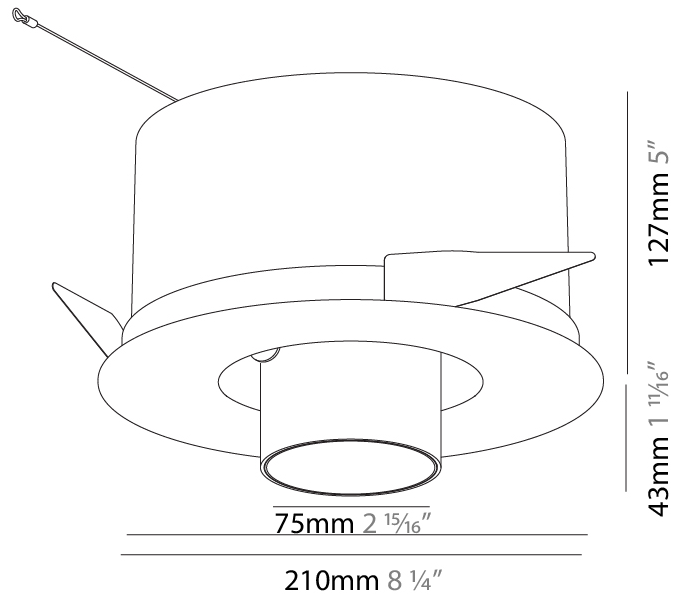

PHYSICAL

Shape: Round
Diameter (mm): 210
Diameter (in): 8 1/4
Height (mm): 170
Height (in): 6 11/16
Ceiling Thickness (mm): 10 / 12.5 / 15
Ceiling Thickness (in): 3/8 or 1/2 or 9/16
Min. Recessing Depth (mm): 140
Min. Recessing Depth (in): 5 1/2
Light Distribution: Adjustable / Indirect
Weight (kg): 1.4
Weight (lbs): 3.09
Fixture Finish: SSR / BKV / CWI / CRY / HAB / UFT / ITA / RUA / FTG / MYG / LOD / PUS / FRO / FUP / KIA / POP / BLS / SPG / MEY / GOH / GUM / CHC / COM / ABZ / JAG / OBR / MOS / ROR
Fixture Material: Aluminum Die Cast
Cut-out Measurements: D. - 190mm / 7 1/2"

ELECTRICAL

Lamp Type: LED (Zhaga Standard)
Input Wattage (W): 14
Total Output Wattage (W): 12
Dimming: Tri-Mode (Non-Dimming and Phase Dimming (120Vac only) and 0-10V Dimming)
Driver Included: No
Driver Location: Recessed Housing
Driver Type: Constant Current - Universal
Housing: See components
Input Voltage (V): 120 - 277
Constant Current (MA): 350

LED

Number of LEDs: 1
Color Temperature (°K): 2700 / 3000 / 3500 / 4000
Max. Delivered Lumen (lm): 1124 / 1210 / 1258 / 1284
Nominal Lumen (lm): 1246 / 1342 / 1396 / 1424
CRI: >90 CRI
Lamp Life (hrs): 50000

OPTICAL

Reflector°: 12
Optic°: Lens Pack - No Lens / Linear Spread Lens / Honeycomb / Spread Lens
Adjustability: Rotational 355°; Tilt 45°

RATINGS AND CERTIFICATIONS

Certified By: Certified for North American Standards
IP rating: IP20